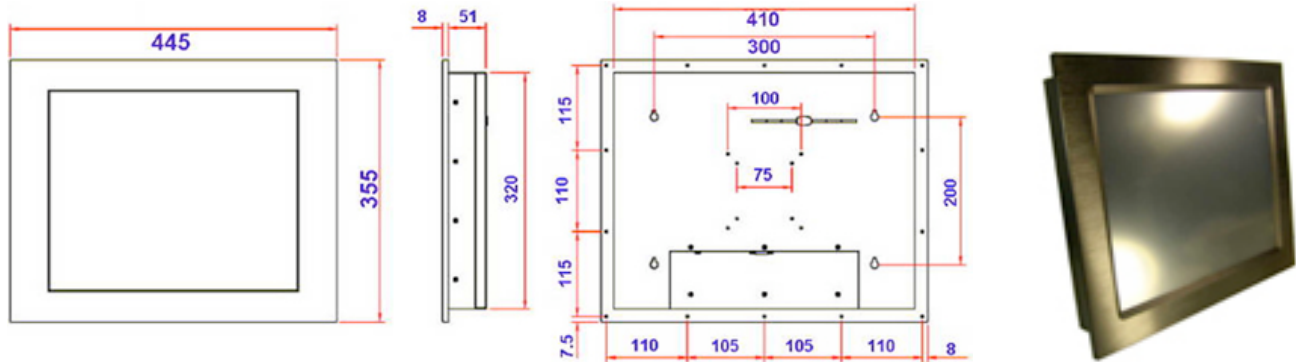

STM-190T

Rugged 19" LCD Touch Monitor

Specifications

LCD Display size:

19" TFT LCD color display

Resolution and Brightness:

a) 1024 x 1280 resolution

View Angels:

Horizontal (left and right): 130 degrees
Vertical (up and down): 120 degrees

Lamp Life:

Around 50,000 hours

Aluminum Bezel and Housing construction:

10mm thick solid aluminum front bezel
Metal by rugged steel housing with anti-rust treatment

IP and NEMA water-resisting Rating:

Meets IP-65 and NEMA-4, 12 water and dust-resistant protection ratings.

Touch Screen: Optional

Long life 5-wire analog resistive touch screen
Resolution: 4096 x 4096
Touch life: 10,000,000 touch times

Wall-mounting method:

Meets industrial standard VESA-75 and VESA-100

VGA port:

Standard 15-pin female D-sub VGA connector output supported

Speakers:

Built in 2 x speakers, and 1 audio jack

Power Supply:

Supports 100 -240V AC auto-range power supply