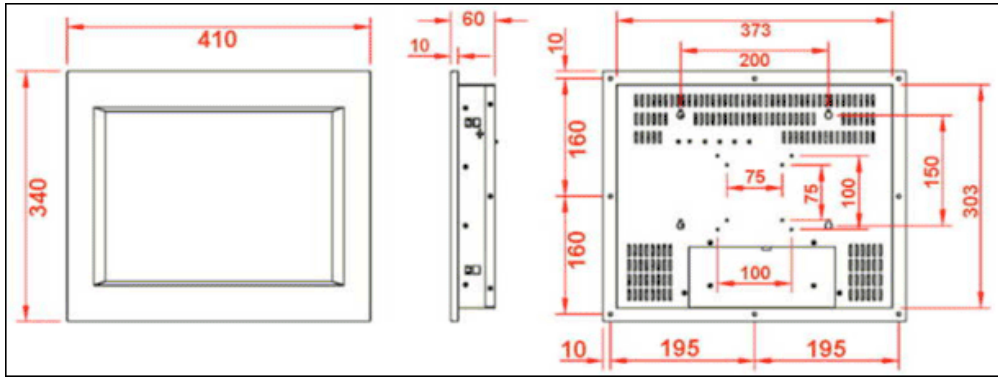

STM-150T-AL

Rugged 15" LCD Touch Monitor with Aluminum bezel

Specifications

LCD Display size:

15" TFT LCD color display

LCD Resolution:

1024 x 768 resolution

Brightness of LCD (Luminance)

Standard: 350 cd/m² high brightness

Option: 500 cd/m² high brightness for outdoor applications

Option: 1700 cd/m² Sunlight viewable LCD display

Number of Colors:

16.77 million colors

Aluminum Front Bezel:

10mm thick solid Aluminum bezel for panel-mount and protection

Housing (enclosure):

Rugged steel construction with electro galvanized anti-rust surface treatment.

IP and NEMA water-resistant Rating:

Meet IP-65, 66, 67, 68 and NEMA-4, 12/Ketc. ratings.

Touch Screen:

Long life 5-wire analog resistive touch screen

Resolution: 4096 x 4096

Touch life: 10,000,000 touch times

Interface: USB or Serial ports

Option: Capacitive touch screen available for your request

Wall-mounting method:

Meets industrial standard VESA-75 and VESA-100

VGA port:

Standard universal 15-pin D-sub VGA port.

DVI or BNC connector:

Available for your request

Anti-vibration and anti-shock design:

a) Meet industrial-grade anti-shock and anti-vibration standards.

b) Optional: Military-grade anti-shock, anti-vibration standards

Power Supply:

Universal 100 μ V 240V AC power supply DC power in from 12 μ V 30V

OSD control buttons: On-Screen-Display buttons and Power switch button are located at the rear side. This OSD button can control screen position Up, Down, Left, Right, Brightness, Contrast ratio, Menu and Power Switch.

Operating and Storage Temperature:

a) Operating temperature: 0 ~ + 50 degrees C

b) Storage temperature: -40 ~ +85 degrees C

Order information:

STM-150T: without Aluminum bezel

STM-150T-A: with Aluminum bezel

STM-150T-AL-17N: with aluminum bezel, 1700 Nits display

STM-150T-AL-HT: with Aluminum bezel, with Heater module to boot up at -20 deg. C.

STM-150T-AL-HT-DM: with Aluminum bezel, with Heater module to boot up at -20 degrees C, with brightness dimmer 100% - 50% or 100% - 0% depending on your request.

Scriptel Corporation
4153 Arlingate Plaza
Columbus, OH 43228 USA
+1 614.276.8402
+1 614.276.7615 Fax
www.scriptel.com